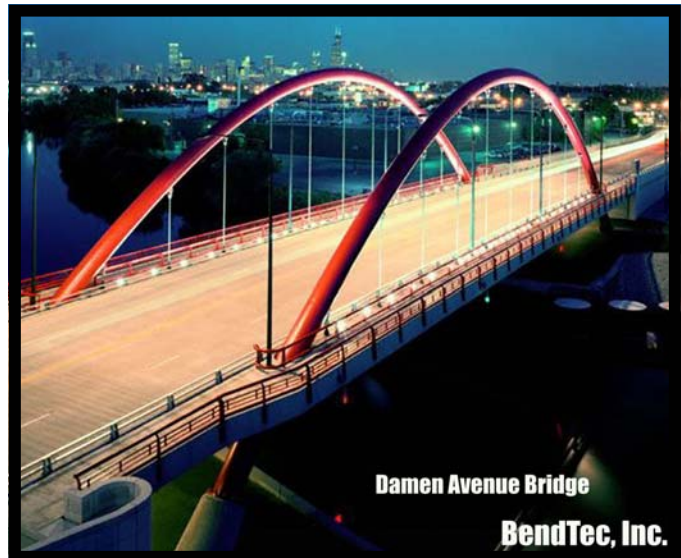

# Fabrication of Bridges & Arches

366 Garfield Avenue  
Duluth, MN 55802  
218-722-0205  
www.bendtec.com  
wendy@bendtec.com

## Damen Avenue

Chicago, IL

Damen Avenue Bridge

**BendTec, Inc.**

Chicago, IL

**Olympic ▶  
Ski Bridge,  
Salt Lake City, UT**

**Olympic Bridge  
Atlanta, GA**